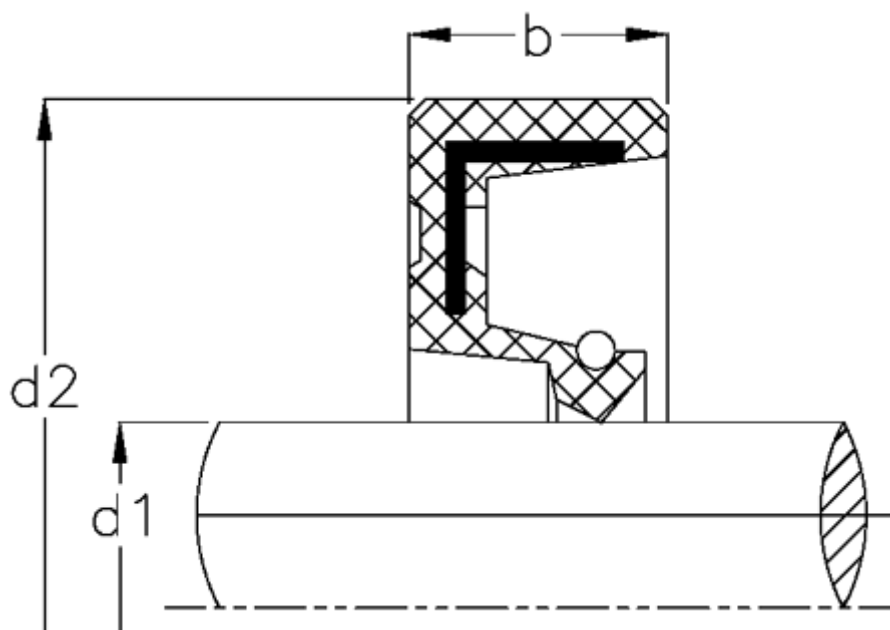

Data Sheet

Article number: 170100600220070000

Description: KLEE Rotary shaft seal WA 622/7
NBR nitrile rubber, standard

Measures

b	= 7
d1	= 6
d2	= 22
Material	= NBR